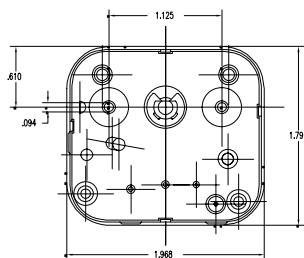

Approvals

- UL, CSA, BSI, VDE, OVE, SEV, KEMA, SEMA, NEMKO, UTE

MOUNTING FOR
TIMER

RADIAL