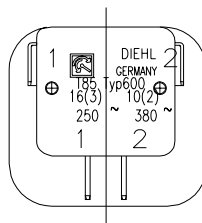

### Standard Features

- 15 amps per pole rating
- 120/240V, 1/4 HP
- 1000W Tungsten

### Approvals

- UL, CSA, BSI, VDE, OVE, SEV, KEMA, SEMA, NEMKO, UTE

MOUNTING FOR  
TIMER

RADIAL

TURNING ANGLE

TYPE OF SWITCH