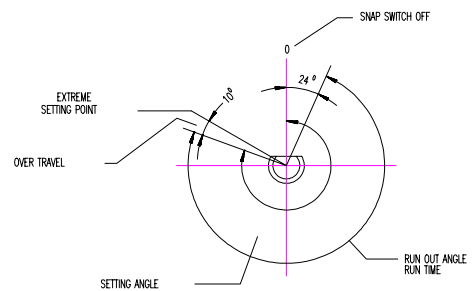

### Approvals

- UL, CSA, BSI, VDE, OVE, SEV, KEMA, SEMA, NEMKO, UTE

MOUNTING FOR  
TIMER

RADIAL

TURNING ANGLE

TYPE OF SWITCH