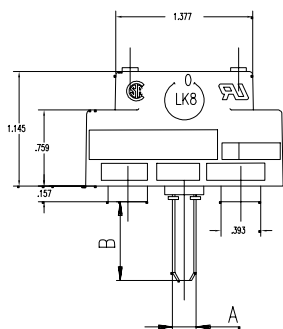

**Standard Features** • 15 amps per pole rating  
• 120/240V, 1/4 HP  
• 1000W Tungsten

**Approvals** • UL, CSA, BSI, VDE, OVE, SEV, KEMA, SEMA, NEMKO, UTE

MOUNTING FOR  
TIMER

RADIAL

TURNING ANGLE

TYPE OF SWITCH