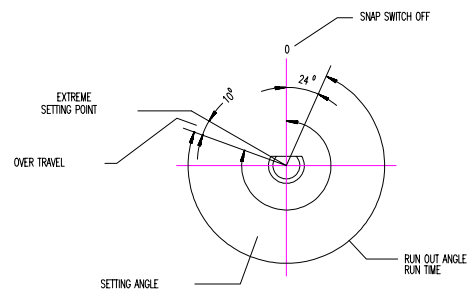

**Standard Features** • 15 amps per pole rating  
• 120/240V, 1/4 HP  
• 1000W Tungsten

**Approvals** • UL, CSA, BSI, VDE, OVE, SEV, KEMA, SEMA, NEMKO, UTE

MOUNTING FOR  
TIMER

RADIAL

TURNING ANGLE

TYPE OF SWITCH