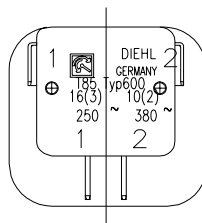

## 4 Minute, Double Pole Single Throw (DPST), Screwmount

**Applications** • Battery chargers, ultrasonic cleaners, saunas, tanning beds, medical equipment, dryers, small appliances, and food service equipment.

**Standard Features** • 15 amps per pole rating  
• 120/240V, 1/4 HP  
• 1000W Tungsten

**Approvals** • UL, CSA, BSI, VDE, OVE, SEV, KEMA, SEMA, NEMKO, UTE

MOUNTING FOR  
TIMER

RADIAL

TURNING ANGLE

TYPE OF SWITCH