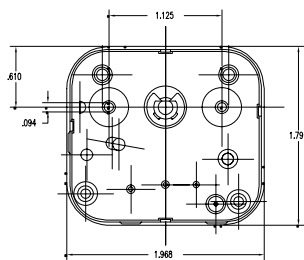

**Standard Features** • 15 amps per pole rating  
• 120/240V, 1/4 HP  
• 1000W Tungsten

**Approvals** • UL, CSA, BSI, VDE, OVE, SEV, KEMA, SEMA, NEMKO, UTE

MOUNTING FOR  
TIMER

RADIAL

TURNING ANGLE

TYPE OF SWITCH