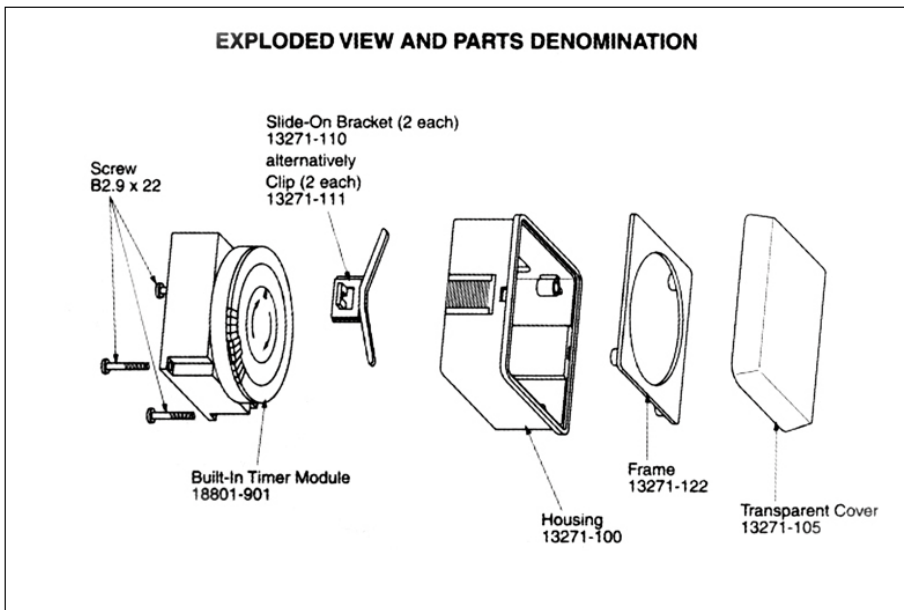

HOUSING AND ACCESSORIES

Series 880/G

DIEHLControls

BORG GENERAL CONTROLS LLC.

1386 Jarvis Avenue
Elk Grove Village, IL 60007

800/338-1260 F: 847/640-7934

©2003 Borg General Controls LLC.

Printed in U.S.A.