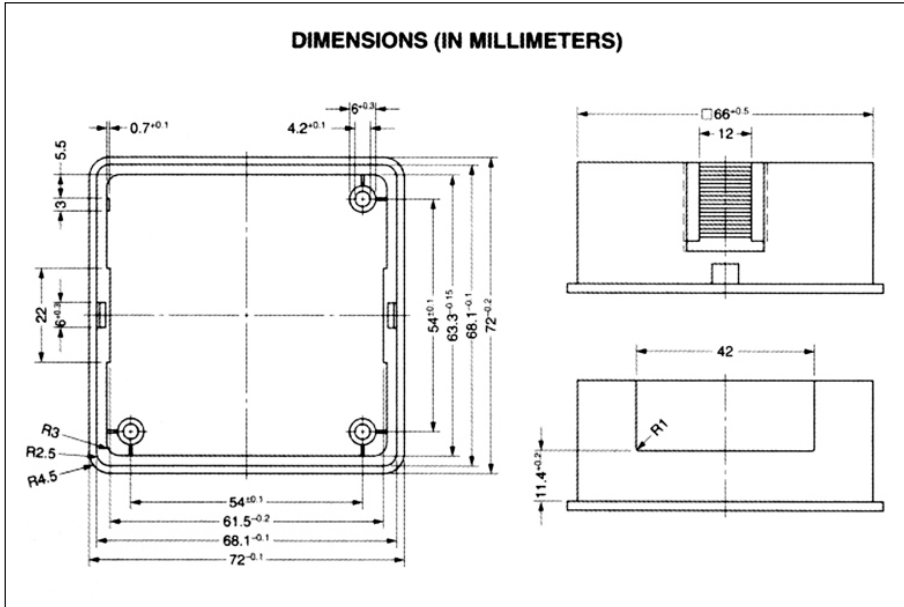

HOUSING AND ACCESSORIES

Series 880/G

DIEHLControls

BORG GENERAL CONTROLS LLC.

1386 Jarvis Avenue
Elk Grove Village, IL 60007

800/338-1260 F: 847/640-7934

©2003 Borg General Controls LLC.

Printed in U.S.A.